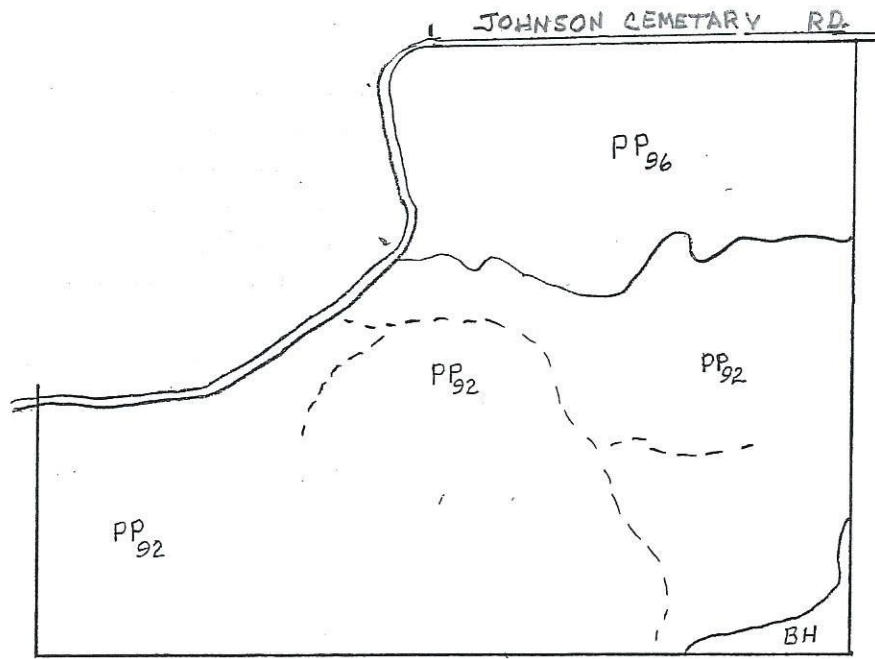

MARION 184

184 ACRES

COUNTY, GEORGIA

SCALE : 1" = 850'

LEGEND

PP PLANTED PINE/YR PLANTED

PH PINE-HARDWOOD

NP NATURAL PINE

BH BOTTOMLAND HARDWOOD

--- WOODS ROAD

→...→ STREAM